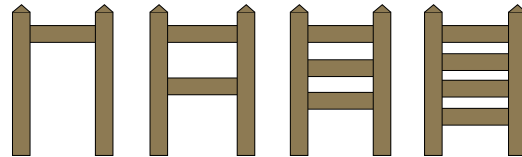

### Height

1800mm (1300mm above ground) or 2300mm (1800mm above ground)

Ornate model: 2300mm

Recommended depth below ground: 500mm

Glasdon Gateway can be easily cut down to the desired height.

### Width

960mm, 1500mm or 2000mm  
Ornate model: 1690mm