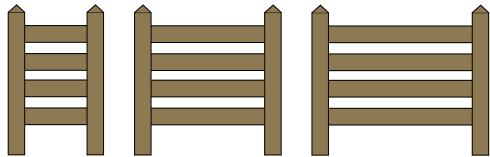

### Height

1800mm (1300mm above ground) or 2300mm (1800mm above ground)

Ornate model: 2300mm

Recommended depth below ground: 500mm

Glasdon Gateway can be easily cut down to the desired height.